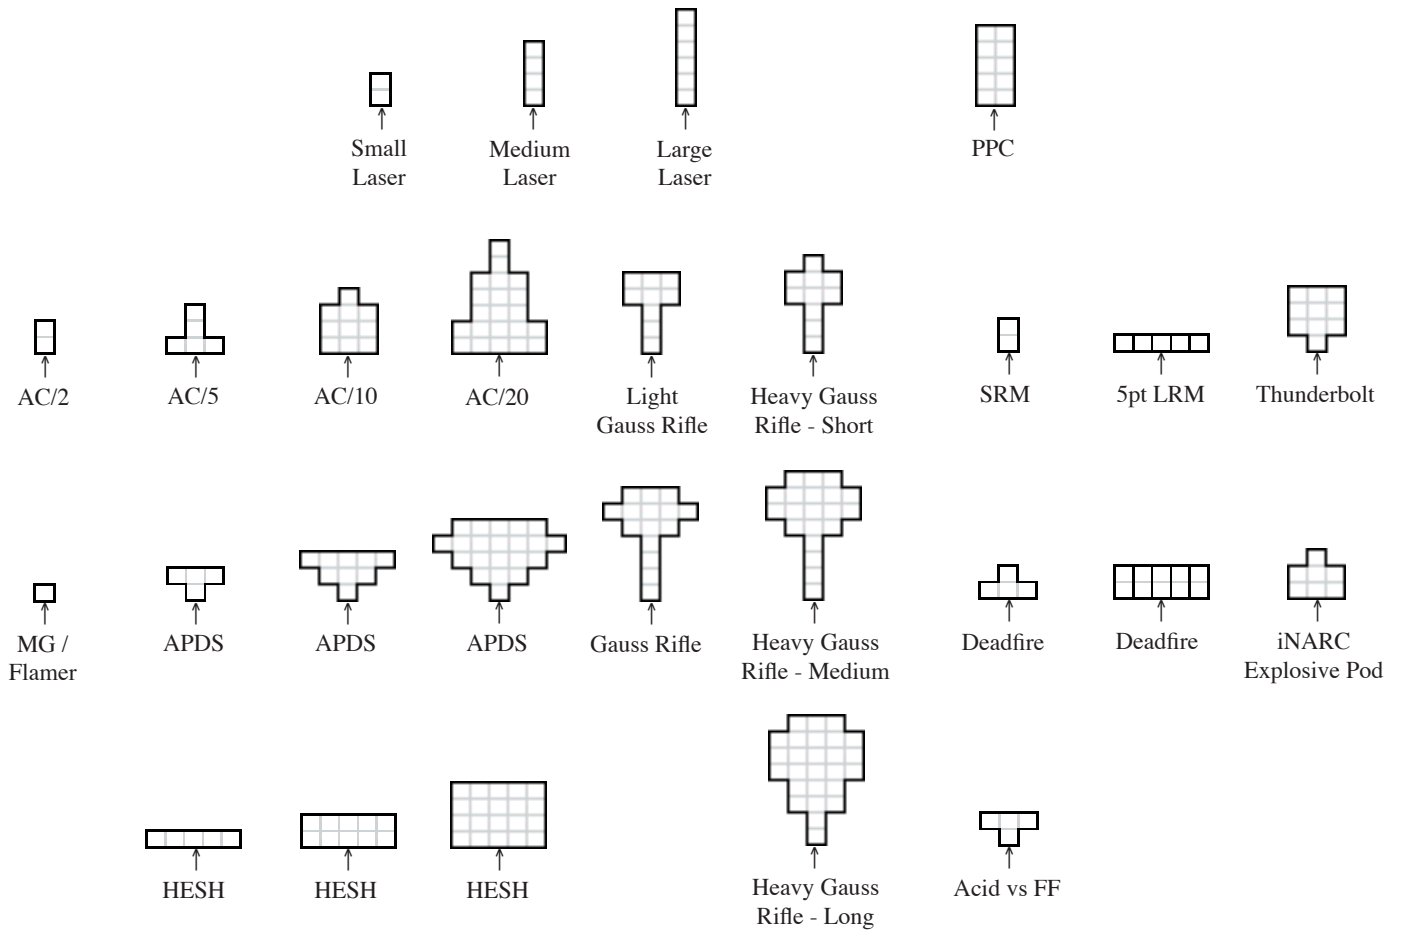

Inner Sphere Weapon Templates

Clan Weapon Templates